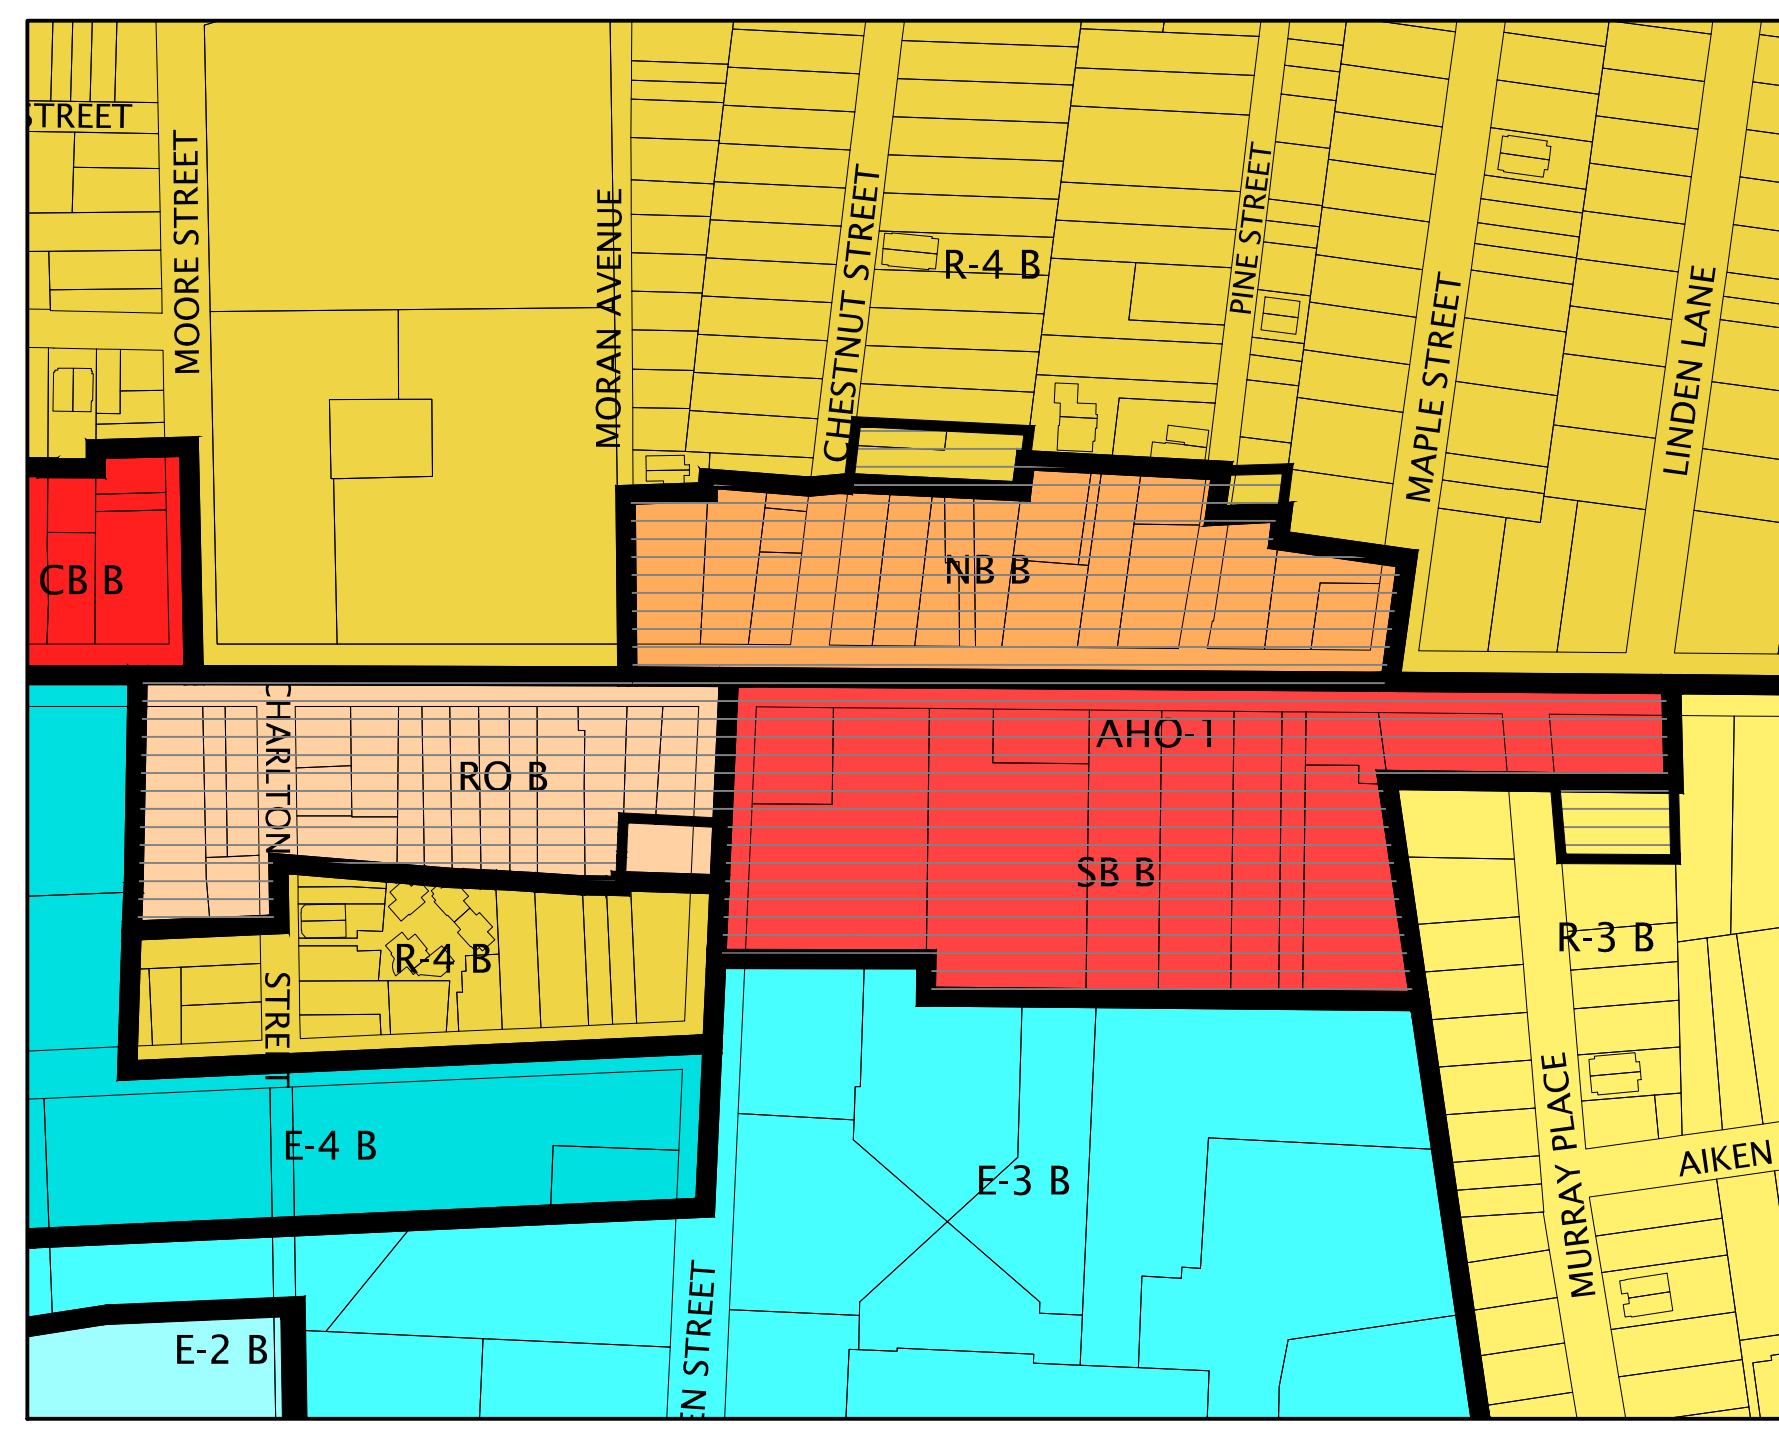

AFFORDABLE HOUSING OVERLAY - 1 ZONE
(AHO-1)
Scale: 1" = 200'