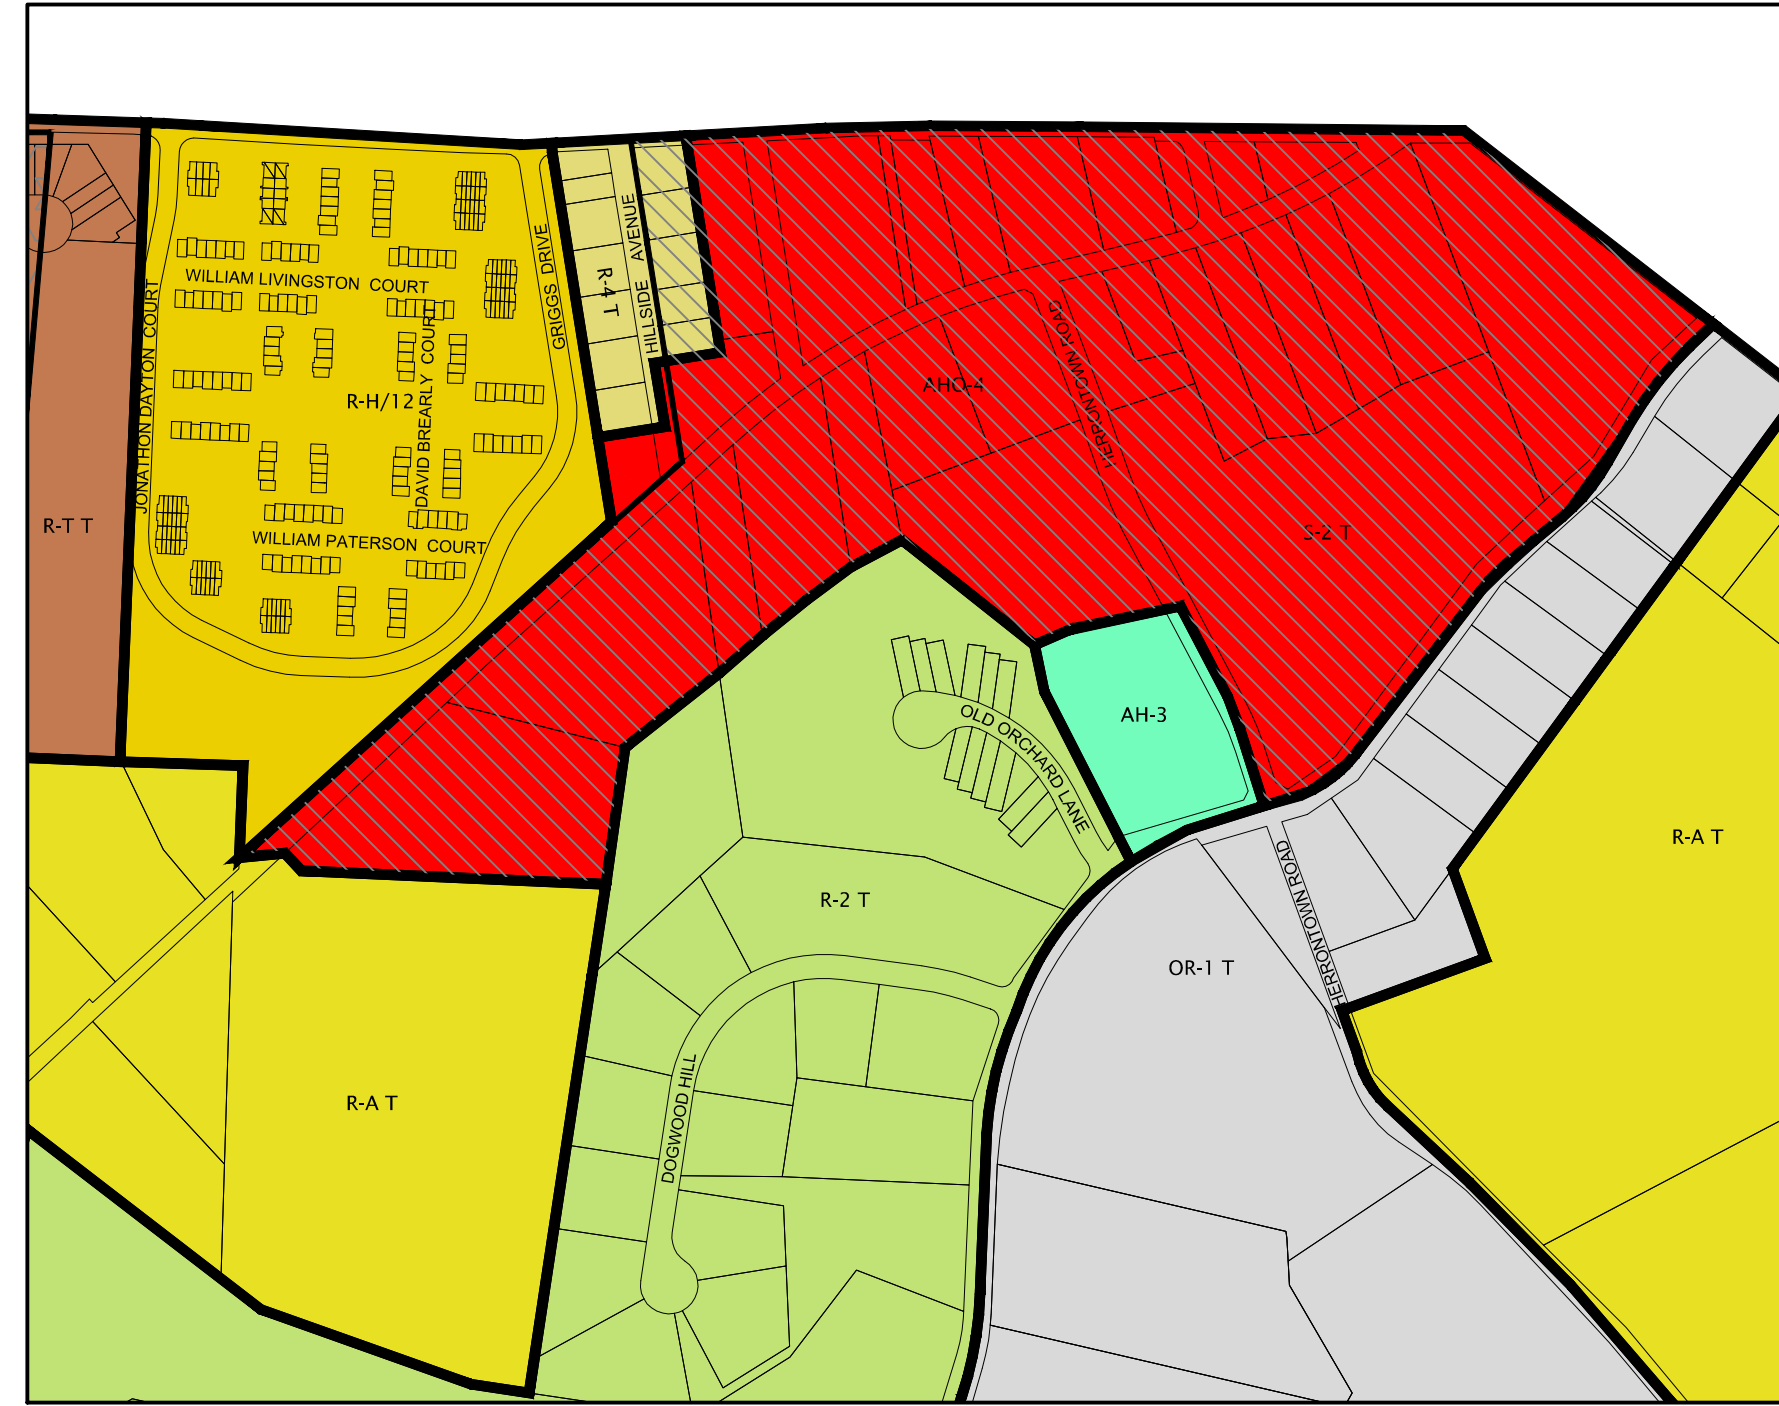

AFFORDABLE HOUSING OVERLAY - 4 ZONE
(AHO-4)
Scale: 1" = 500'