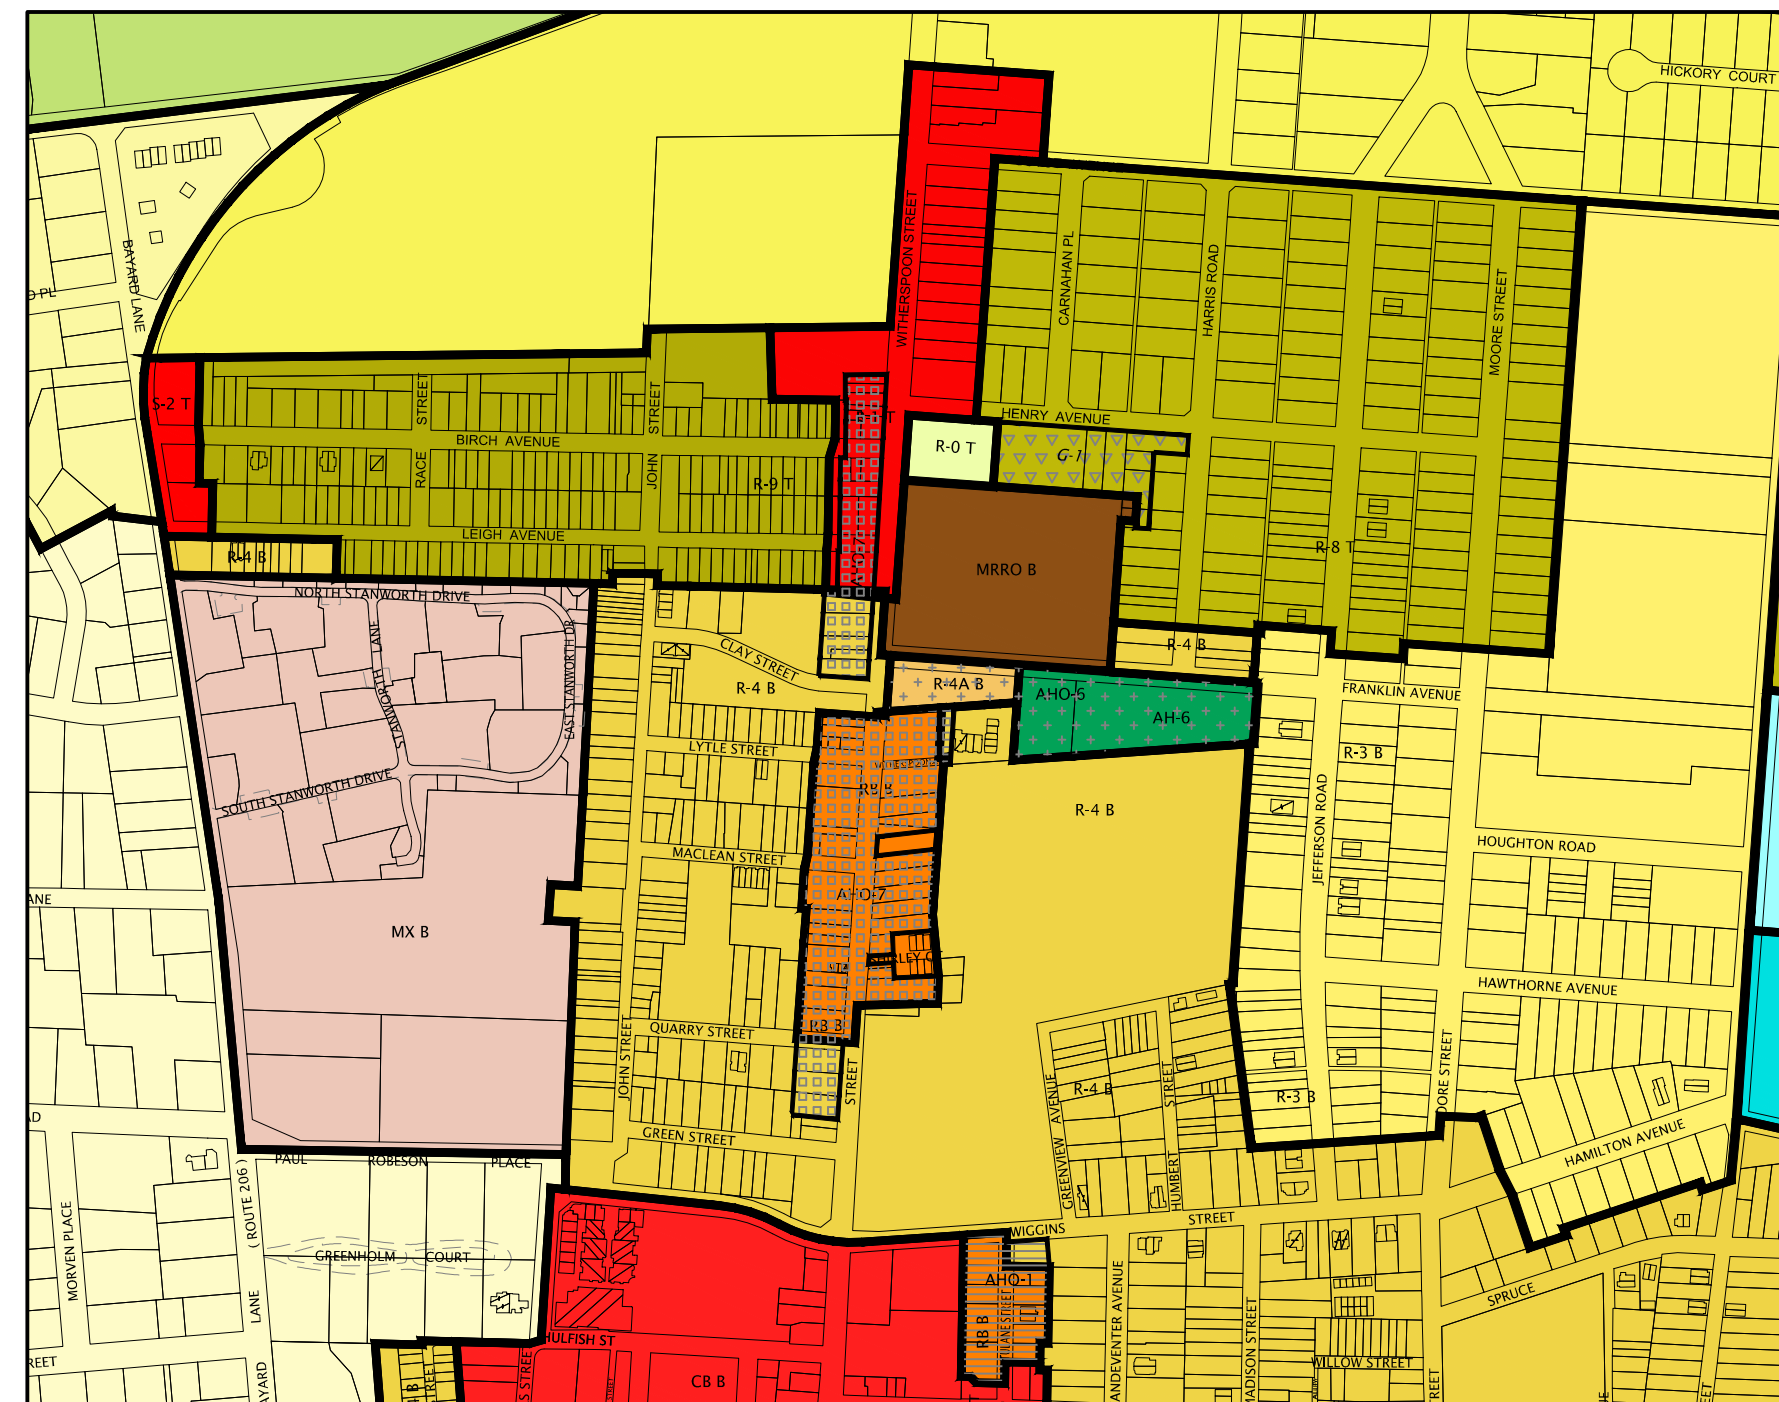

AFFORDABLE HOUSING OVERLAY - 7 ZONE
(AHO-7)
Scale: 1" = 500'

OFFICIAL ZONING MAP OF
PRINCETON
MERCER COUNTY, NEW JERSEY
DEANNA STOCKTON, P.E., ENGINEER
Scale: 1" = 800'
Date: November 28, 2022
Sheet 2 of 2

ZONING DISTRICTS SCHEDULE

KEY	DESCRIPTION
B-1 T	BUSINESS - RESIDENCE DISTRICT
B-2 T	BUSINESS DISTRICT
CB B	CENTRAL BUSINESS
MRRO B	MIXED RESIDENCE - RETAIL - OFFICE
MX B	MIXED USE DISTRICT
NB B	NEIGHBORHOOD BUSINESS
OR-1 T	OFFICE - RESEARCH - RESIDENCE
OR-2 T	OFFICE - RESEARCH - RESIDENCE
POR T	PROFESSIONAL OFFICE - RESIDENCE DISTRICT
R-0 T	RETAIL - OFFICE
RB B	RESIDENCE - BUSINESS
RO B	RESIDENCE - OFFICE
S-1 T	SERVICE DISTRICT
S-2 T	SERVICE DISTRICT
SB B	SERVICE BUSINESS
SC T	SHOPPING CENTER

KEY	DESCRIPTION
G-1	G-1 OVERLAY DISTRICT
PSCRB	PRINCETON SHOPPING CENTER INCLUSIONARY
R-SMO	RESIDENTIAL SENIOR MARKET OVERLAY
RSC2	RESIDENTIAL SENIOR COMMUNITY OVERLAY

DISTRICT OVERLAYS (SEE SHEET 2)

KEY	DESCRIPTION
AHO-1	AFFORDABLE HOUSING OVERLAY DISTRICT (04. 2020-17)
AHO-2	AFFORDABLE HOUSING OVERLAY DISTRICT (04. 2020-17)
AHO-3	AFFORDABLE HOUSING OVERLAY DISTRICT (04. 2020-17)
AHO-4	AFFORDABLE HOUSING OVERLAY DISTRICT (04. 2020-18)
AHO-5	AFFORDABLE HOUSING OVERLAY DISTRICT (04. 2020-21)
AHO-6	AFFORDABLE HOUSING OVERLAY DISTRICT (04. 2020-25)
AHO-7	AFFORDABLE HOUSING OVERLAY DISTRICT (04. 2023-02)