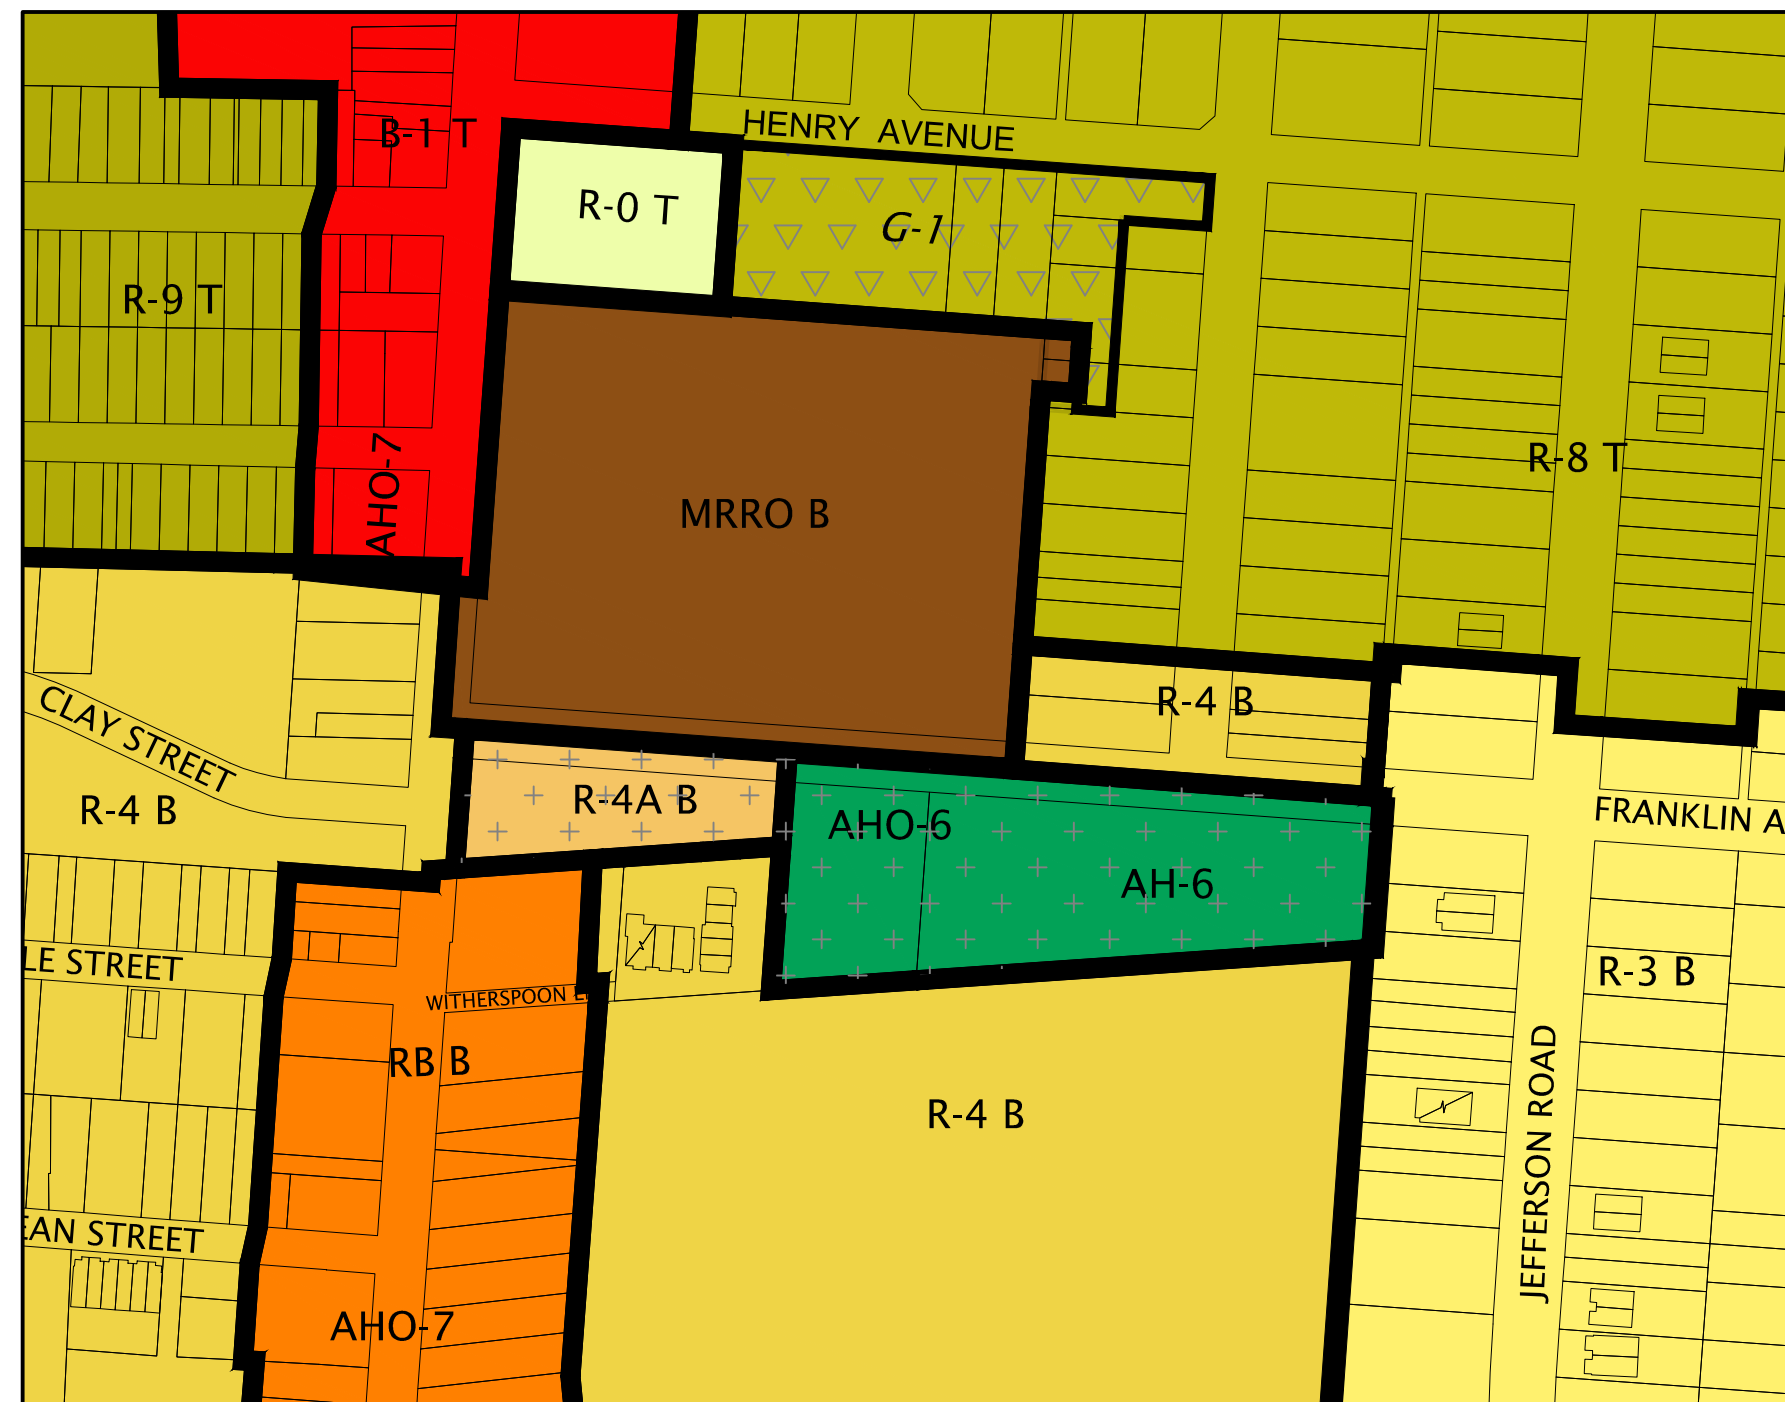

AFFORDABLE HOUSING OVERLAY - 6 ZONE
(AHO-6)
Scale: 1" = 200'