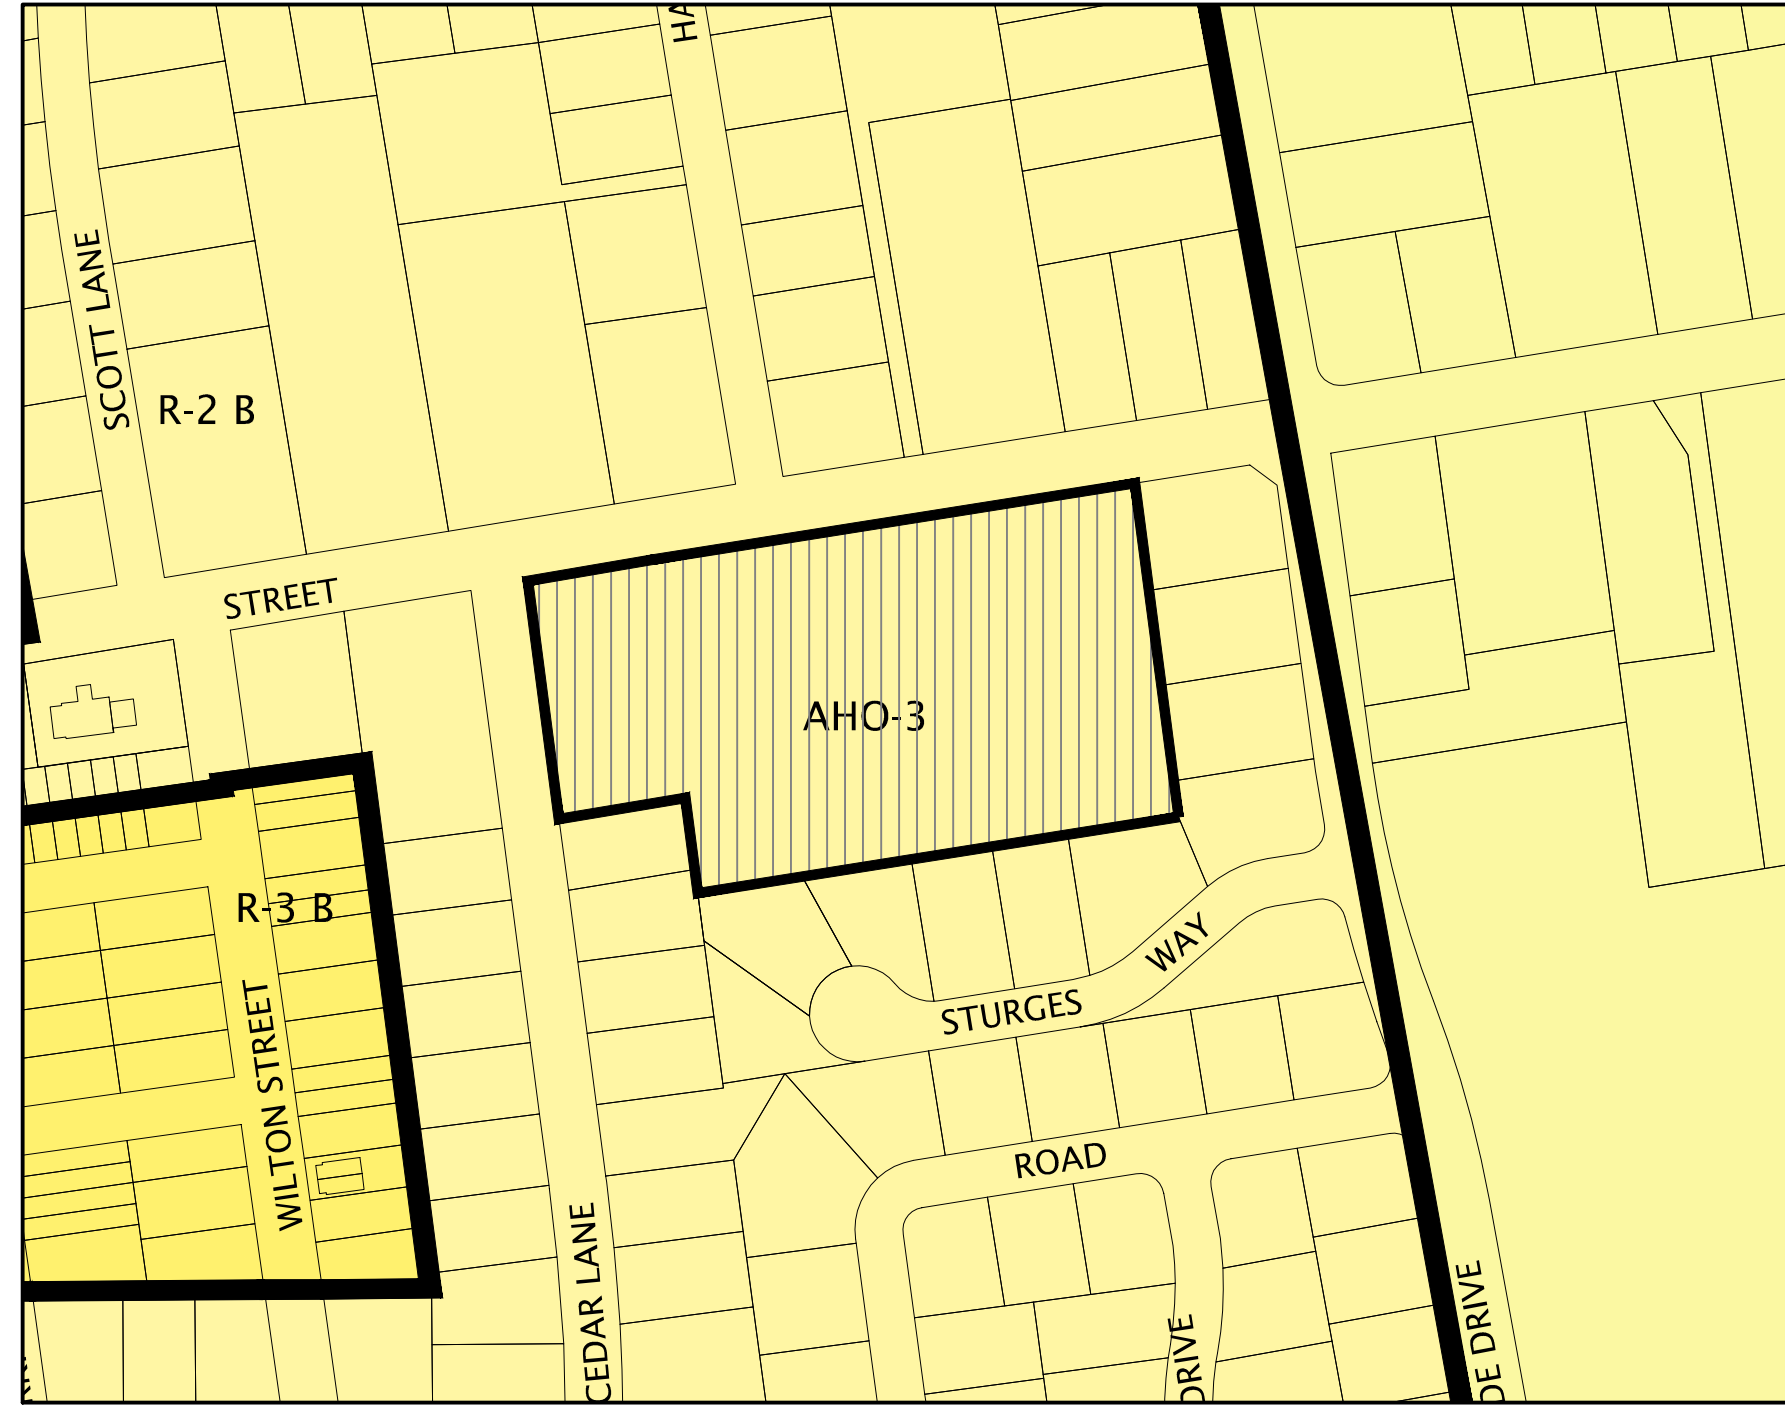

AFFORDABLE HOUSING OVERLAY - 3 ZONE
(AHO-3)
Scale: 1" = 200'