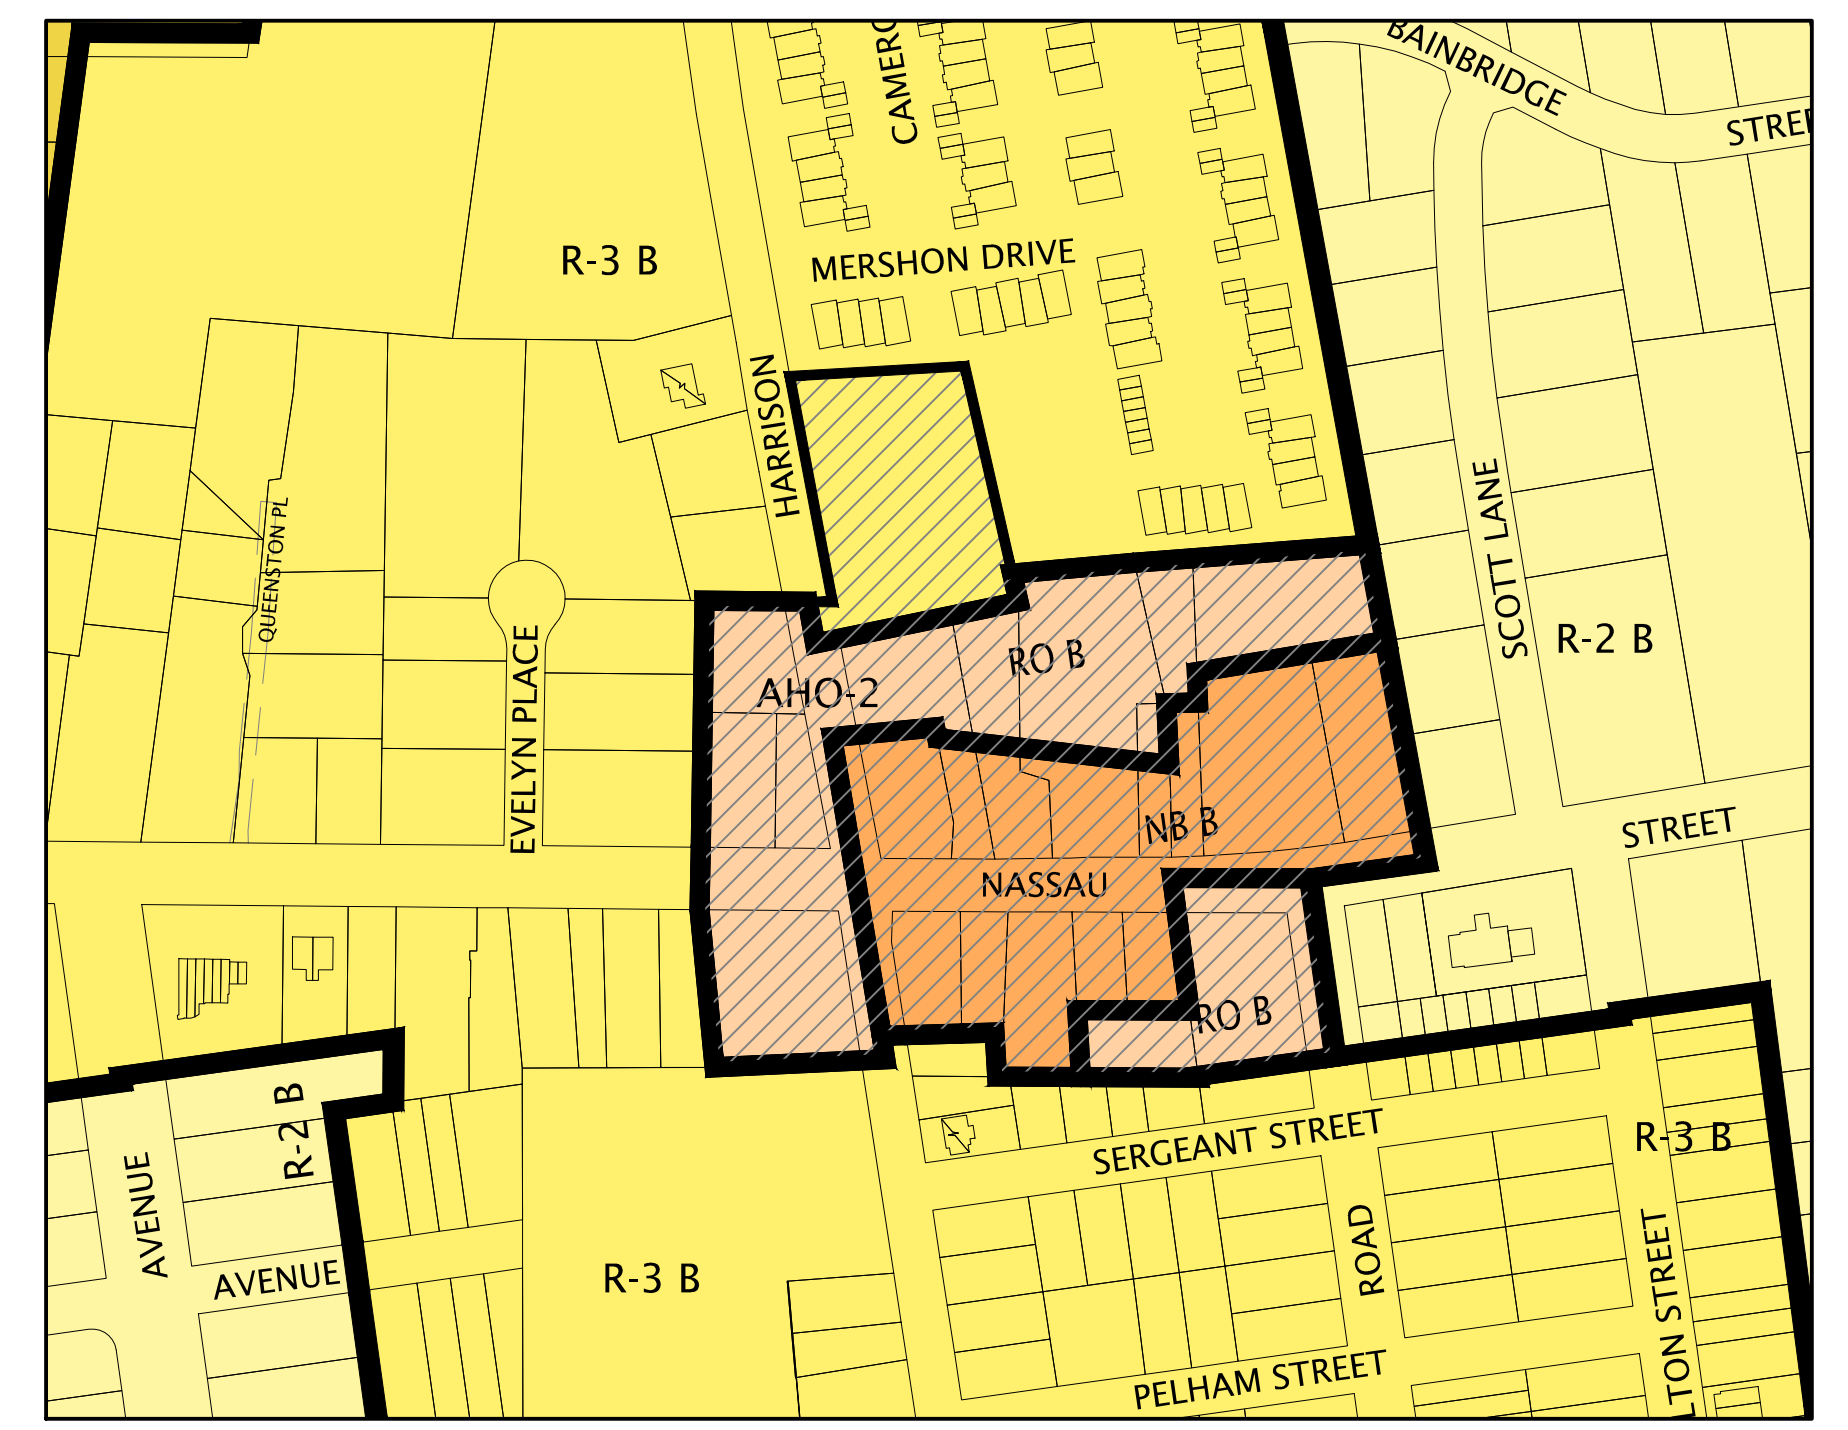

AFFORDABLE HOUSING OVERLAY - 2 ZONE
(AHO-2)
Scale: 1" = 200'