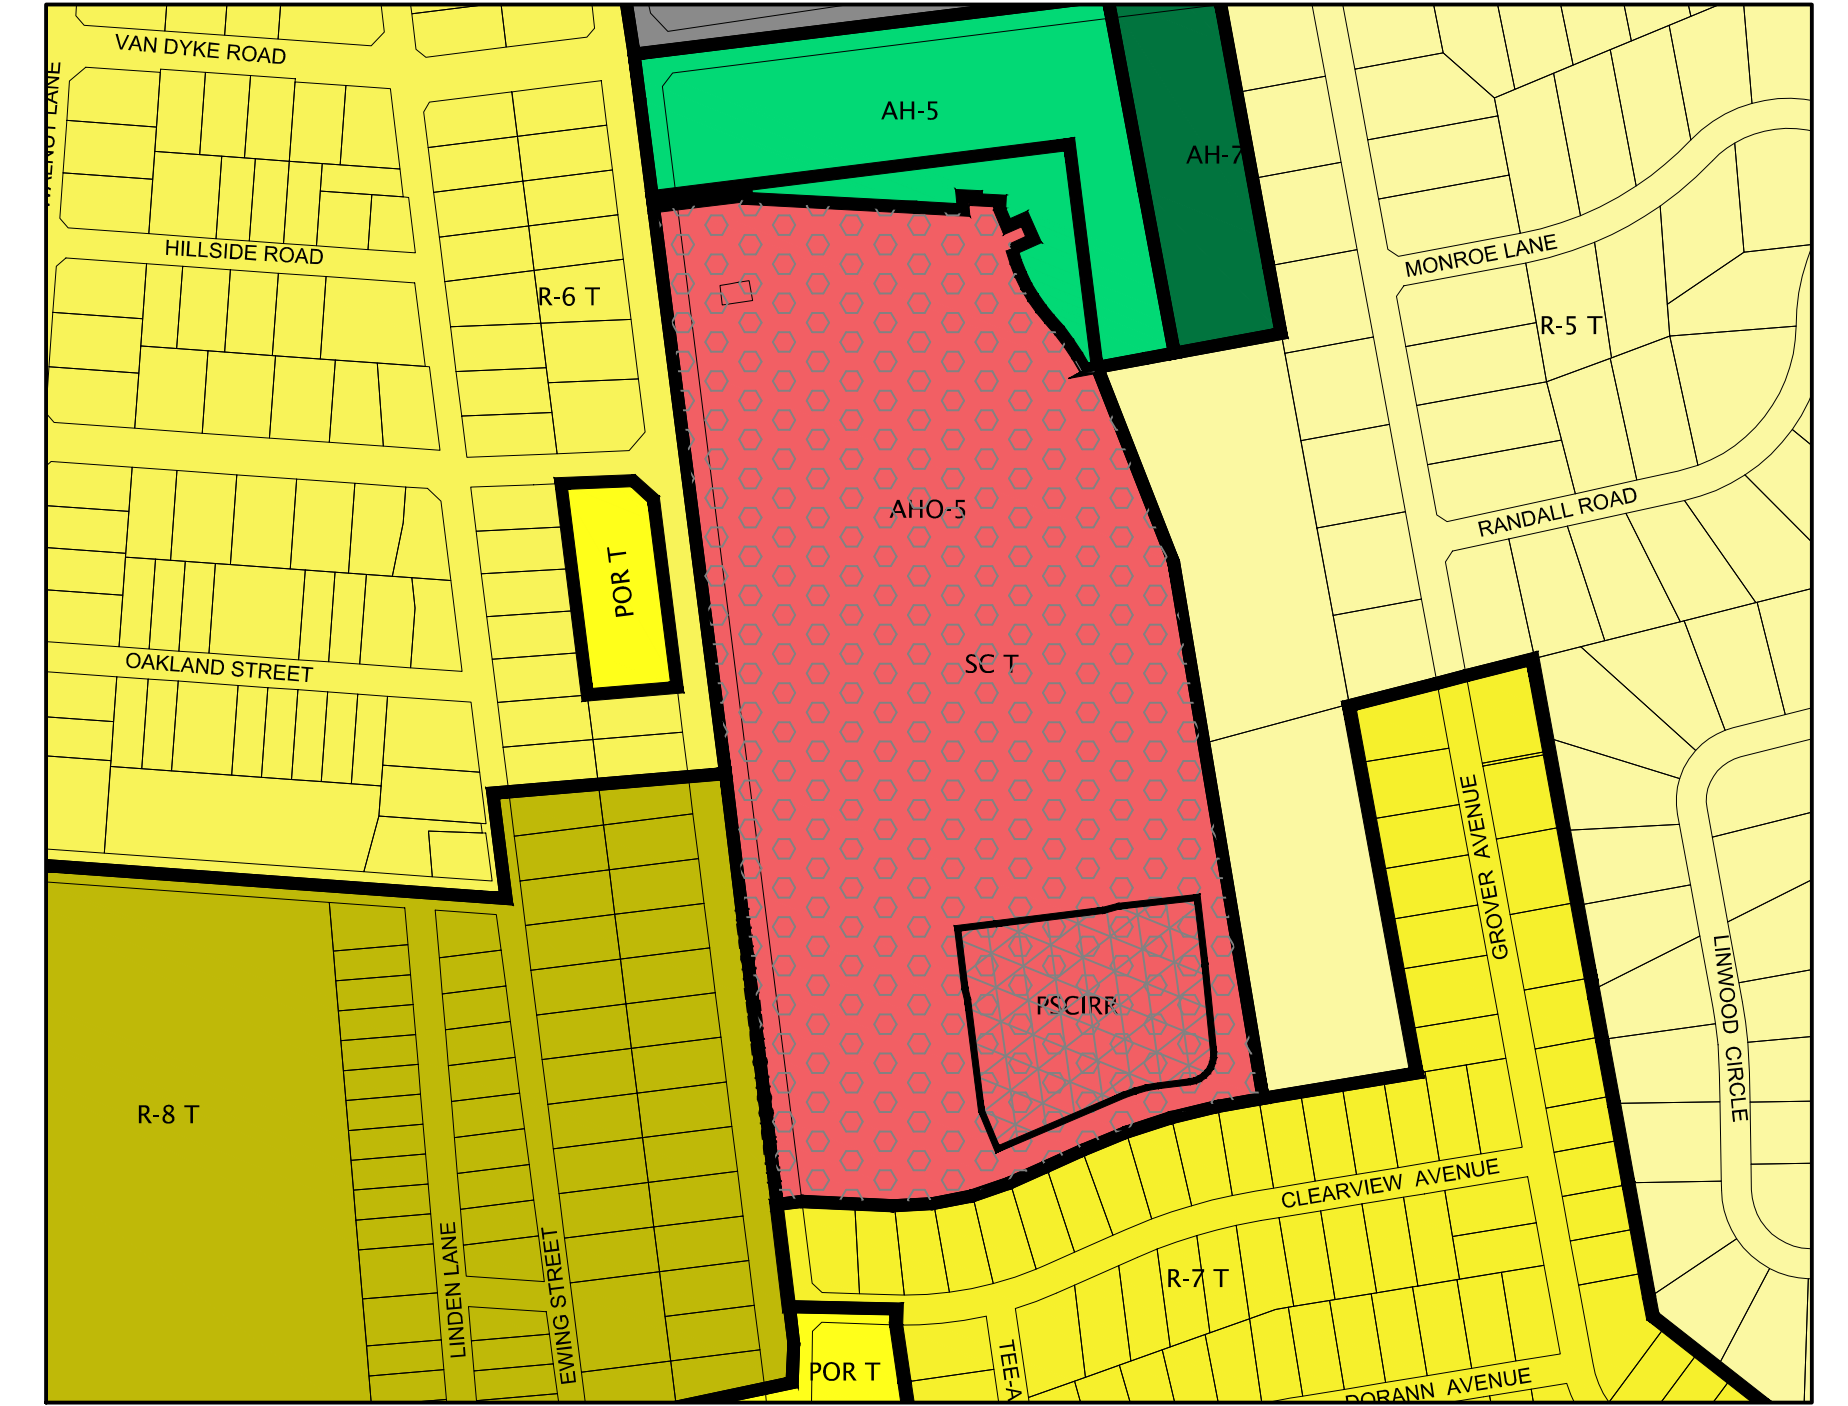

AFFORDABLE HOUSING OVERLAY - 5 ZONE
(AHO-5)
Scale: 1" = 200'