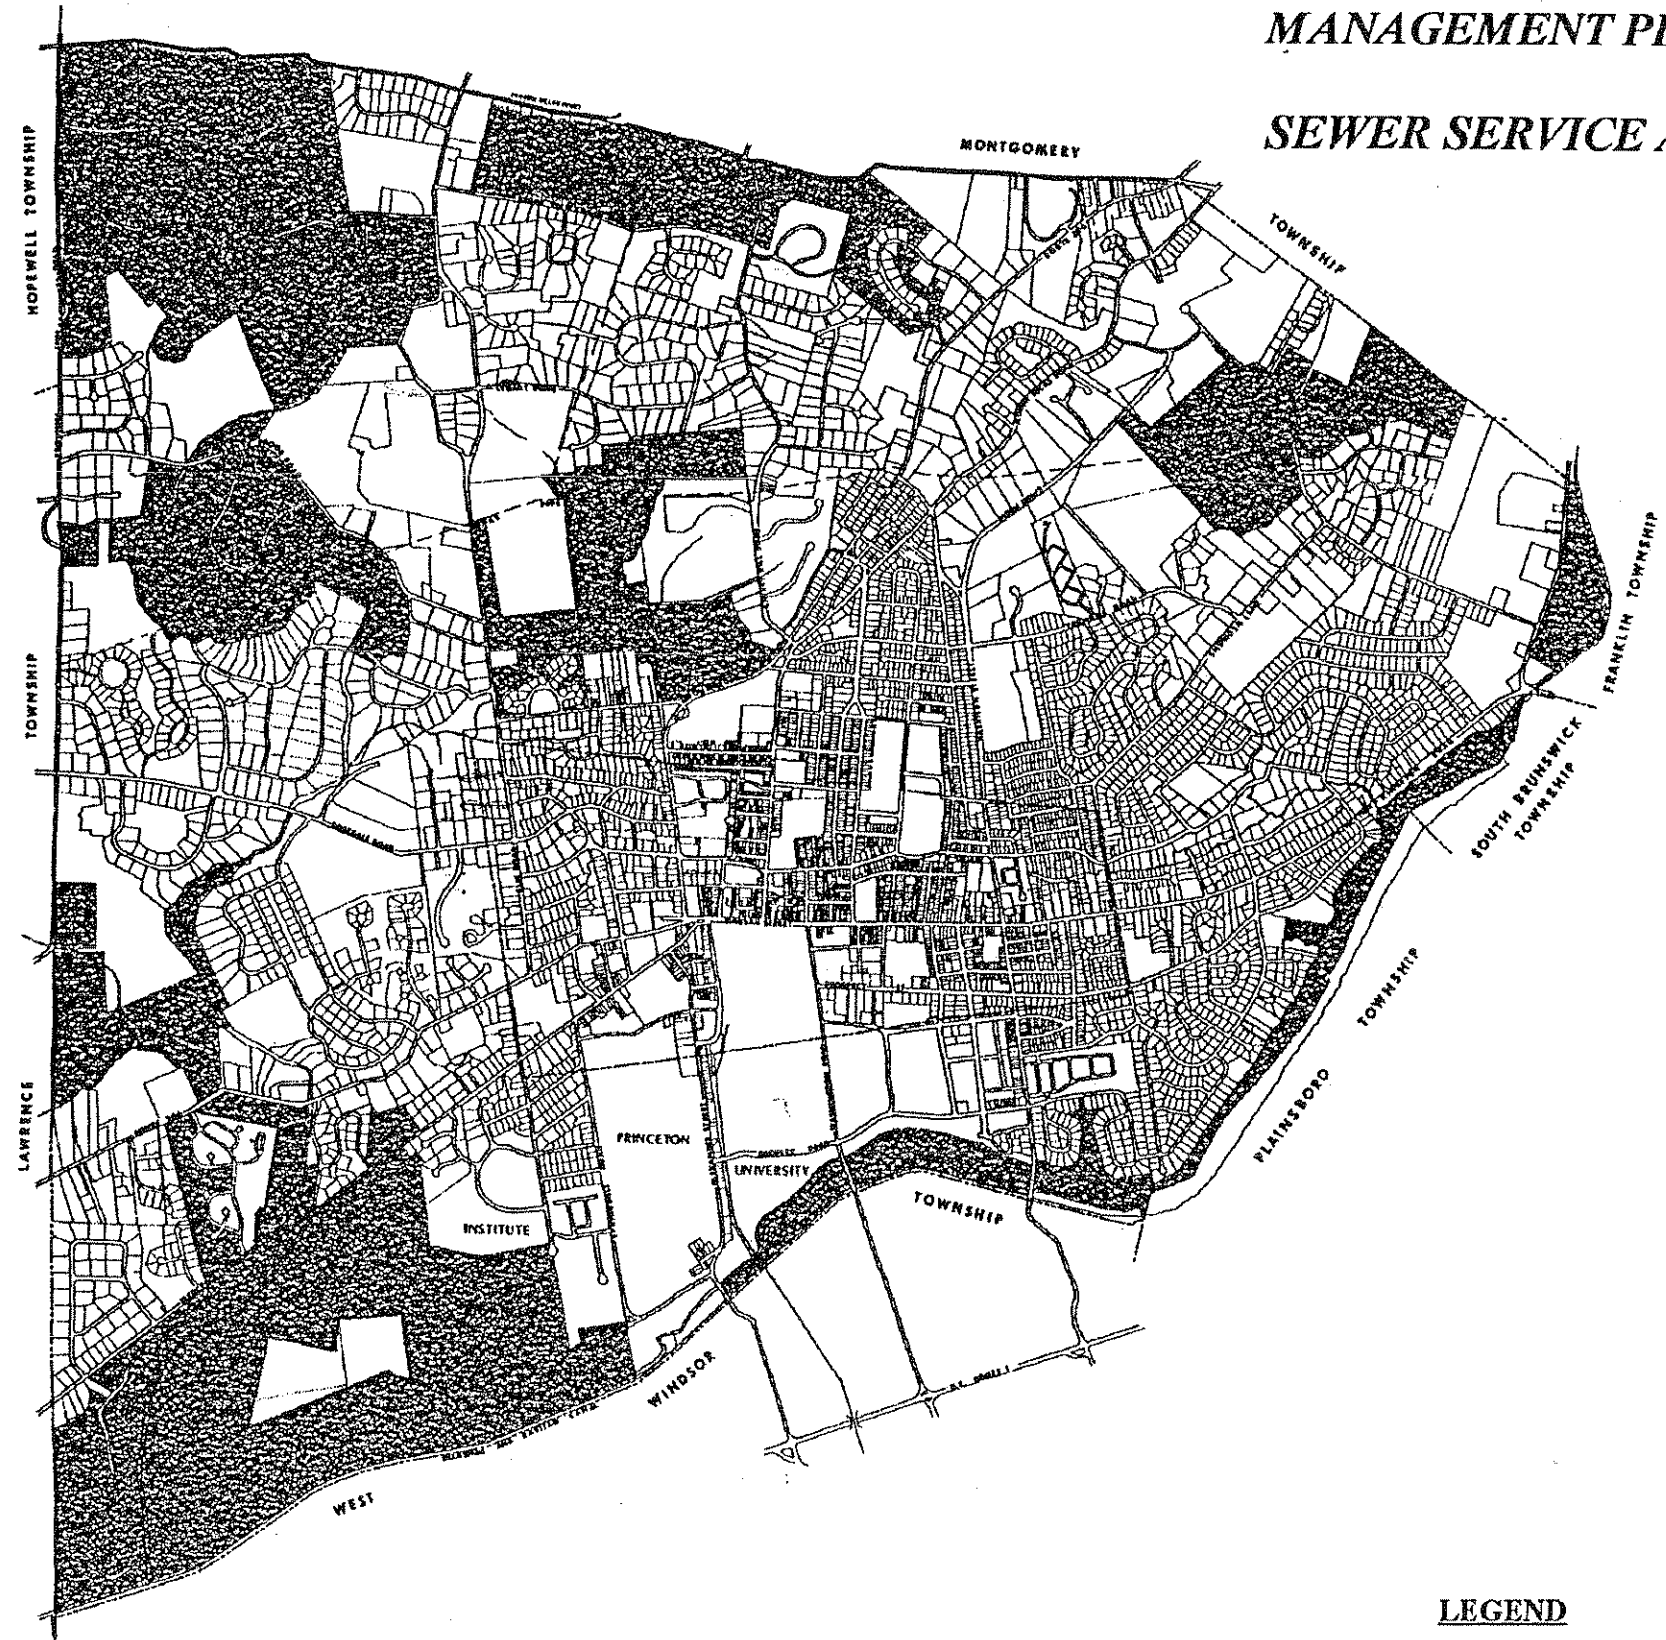

PRINCETON, NEW JERSEY

WASTEWATER MANAGEMENT PLAN

SEWER SERVICE AREAS

LEGEND

Areas of Individual
Subsurface Sewage
Disposal Systems

MASTER PLAN REVISION

PREPARED BY: REGIONAL PLANNING BOARD OF PRINCETON

base map revised 11-3-95