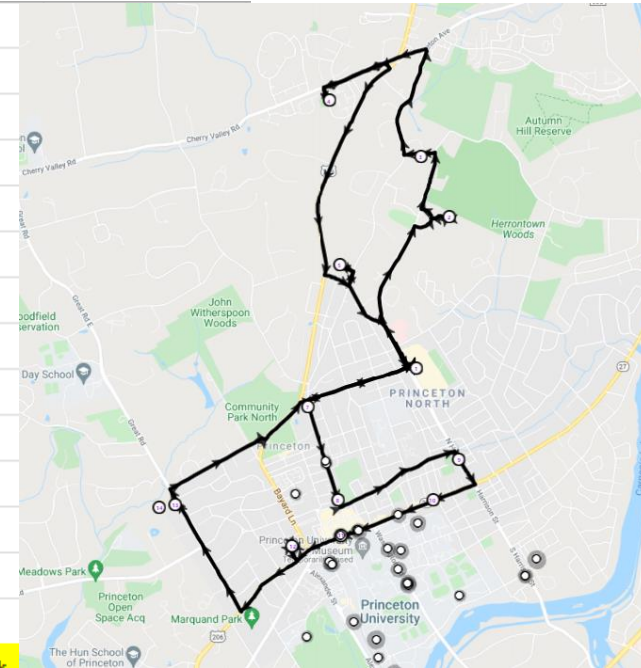

1. Download the Tripshot rider app (use the QR code to the right)
2. Select "Public Service" > Princeton Tiger Transit
3. Go to Route > Princeton Muni

Accessibility

The bus is wheelchair/lift equipped. Drivers are trained to assist passengers who need help. Seats at the front of the bus are reserved for seniors and persons with disabilities.

Princeton Shopping Center (NJT interconnect)	7:30 AM	8:40 AM	9:50 AM	11:00 AM
Holly House at Princeton Community Village	7:36 AM	8:46 AM	9:56 AM	11:06 AM
The Nancy S. Klath Center for Lifelong Learning, 101 Poor Farm Road	7:40 AM	8:50 AM	10:00 AM	11:10 AM
Grigg's Farm, Griggs Drive	7:47 AM	8:57 AM	10:07 AM	11:17 AM
Redding Circle	7:55 AM	9:05 AM	10:15 AM	11:25 AM
Princeton Shopping Center (NJT interconnect)	8:01 AM	9:11 AM	10:21 AM	11:31 AM
Witherspoon Street at Valley Road (Princeton Municipal Building)	8:05 AM	9:15 AM	10:25 AM	11:35 AM
Witherspoon Street at Green Street	8:07 AM	9:17 AM	10:27 AM	11:37 AM
North Harrison Street at Spruce Circle	8:12 AM	9:22 AM	10:32 AM	11:42 AM
US Post Office, westbound on corner of Nassau St & Maple	8:14 AM	9:24 AM	10:34 AM	11:44 AM
Nassau St. & Palmer Square	8:18 AM	9:28 AM	10:38 AM	11:48 AM
Princeton Senior Resource Center, 1 Monument Drive	8:22 AM	9:32 AM	10:42 AM	11:52 AM
Elm Court, 300 Elm Drive	8:29 AM	9:39 AM	10:49 AM	11:59 AM
Harriet Bryan House, 310 Elm Drive	8:30 AM	9:40 AM	10:50 AM	12:00 PM

* 30 minute Break

Princeton Shopping Center (NJT interconnect)	12:40 PM	1:50 PM	3:00 PM	4:10 PM	5:20 PM	6:30 PM	7:40 PM
Holly House at Princeton Community Village	12:46 PM	1:56 PM	3:06 PM	4:16 PM	5:26 PM	6:36 PM	7:46 PM
The Nancy S. Klath Center for Lifelong Learning, 101 Poor Farm Road	12:50 PM	2:00 PM	3:10 PM	4:20 PM	5:30 PM	6:40 PM	7:50 PM
Grigg's Farm, Griggs Drive	12:57 PM	2:07 PM	3:17 PM	4:27 PM	5:37 PM	6:47 PM	7:57 PM
Redding Circle	1:05 PM	2:15 PM	3:25 PM	4:35 PM	5:45 PM	6:55 PM	8:05 PM
Princeton Shopping Center (NJT interconnect)	1:11 PM	2:21 PM	3:31 PM	4:41 PM	5:51 PM	7:01 PM	8:11 PM
Witherspoon Street at Valley Road (Princeton Municipal Building)	1:15 PM	2:25 PM	3:35 PM	4:45 PM	5:55 PM	7:05 PM	8:15 PM
Witherspoon Street at Green Street	1:17 PM	2:27 PM	3:37 PM	4:47 PM	5:57 PM	7:07 PM	8:17 PM
North Harrison Street at Spruce Circle	1:22 PM	2:32 PM	3:42 PM	4:52 PM	6:02 PM	7:12 PM	8:22 PM
US Post Office, westbound on corner of Nassau St & Maple	1:24 PM	2:34 PM	3:44 PM	4:54 PM	6:04 PM	7:14 PM	8:24 PM
Nassau St. & Palmer Square	1:28 PM	2:38 PM	3:48 PM	4:58 PM	6:08 PM	7:18 PM	8:28 PM
Princeton Senior Resource Center, 1 Monument Drive	1:32 PM	2:42 PM	3:52 PM	5:02 PM	6:12 PM	7:22 PM	8:32 PM
Elm Court, 300 Elm Drive	1:39 PM	2:49 PM	3:59 PM	5:09 PM	6:19 PM	7:29 PM	8:39 PM
Harriet Bryan House, 310 Elm Drive	1:40 PM	2:50 PM	4:00 PM	5:10 PM	6:20 PM	7:30 PM	8:40 PM