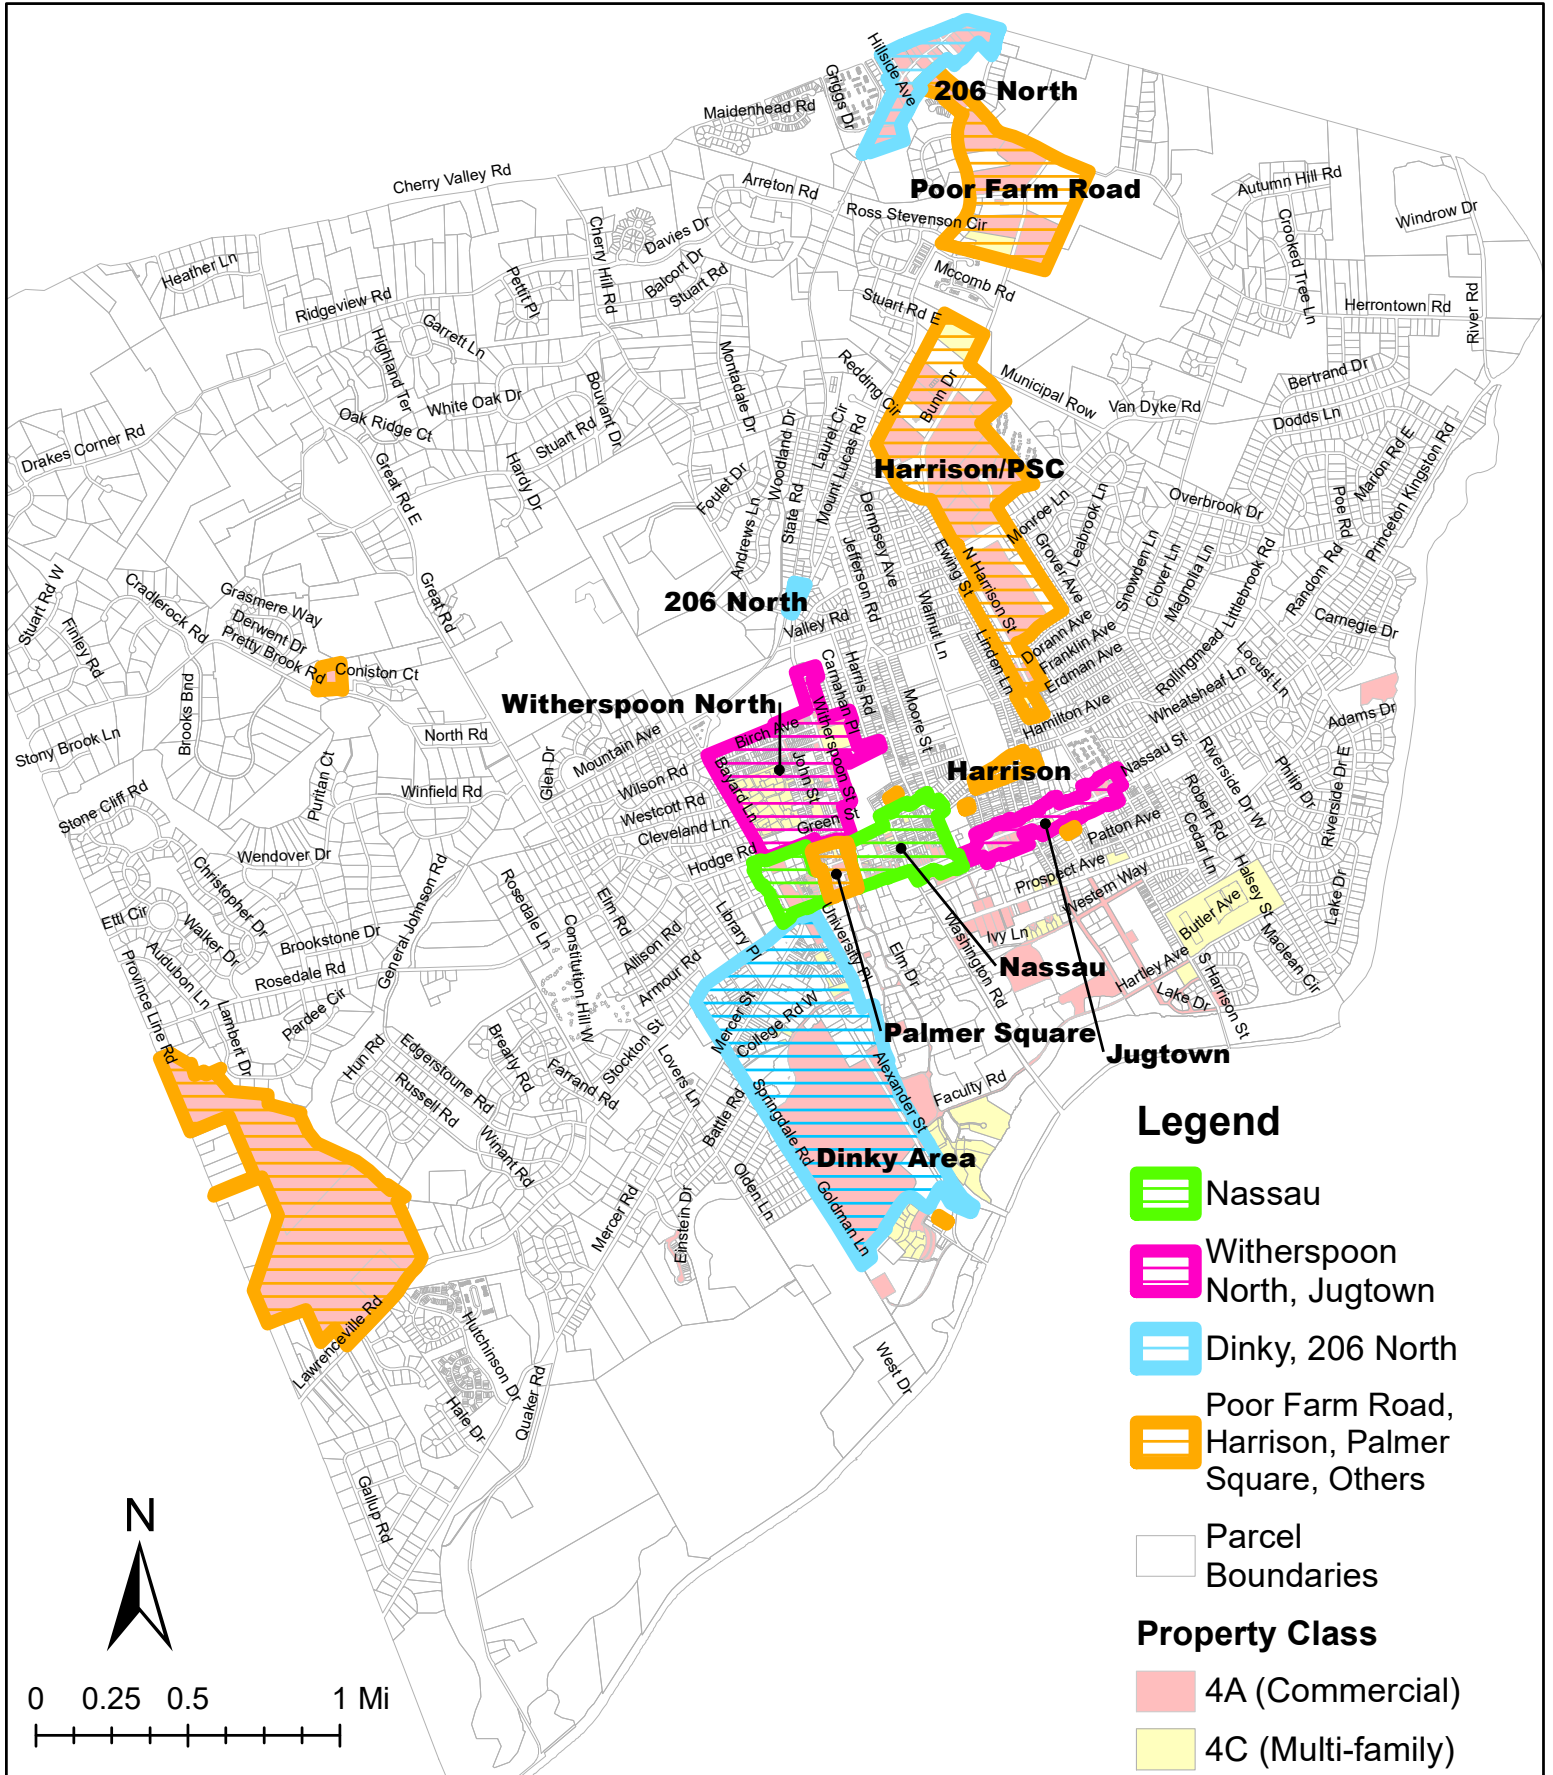

# Potential SID Subareas

Working Draft 9/16/21

## Legend

-  Nassau
-  Witherspoon North, Jugtown
-  Dinky, 206 North
-  Poor Farm Road, Harrison, Palmer Square, Others

-  Parcel Boundaries

## Property Class

-  4A (Commercial)
-  4C (Multi-family)